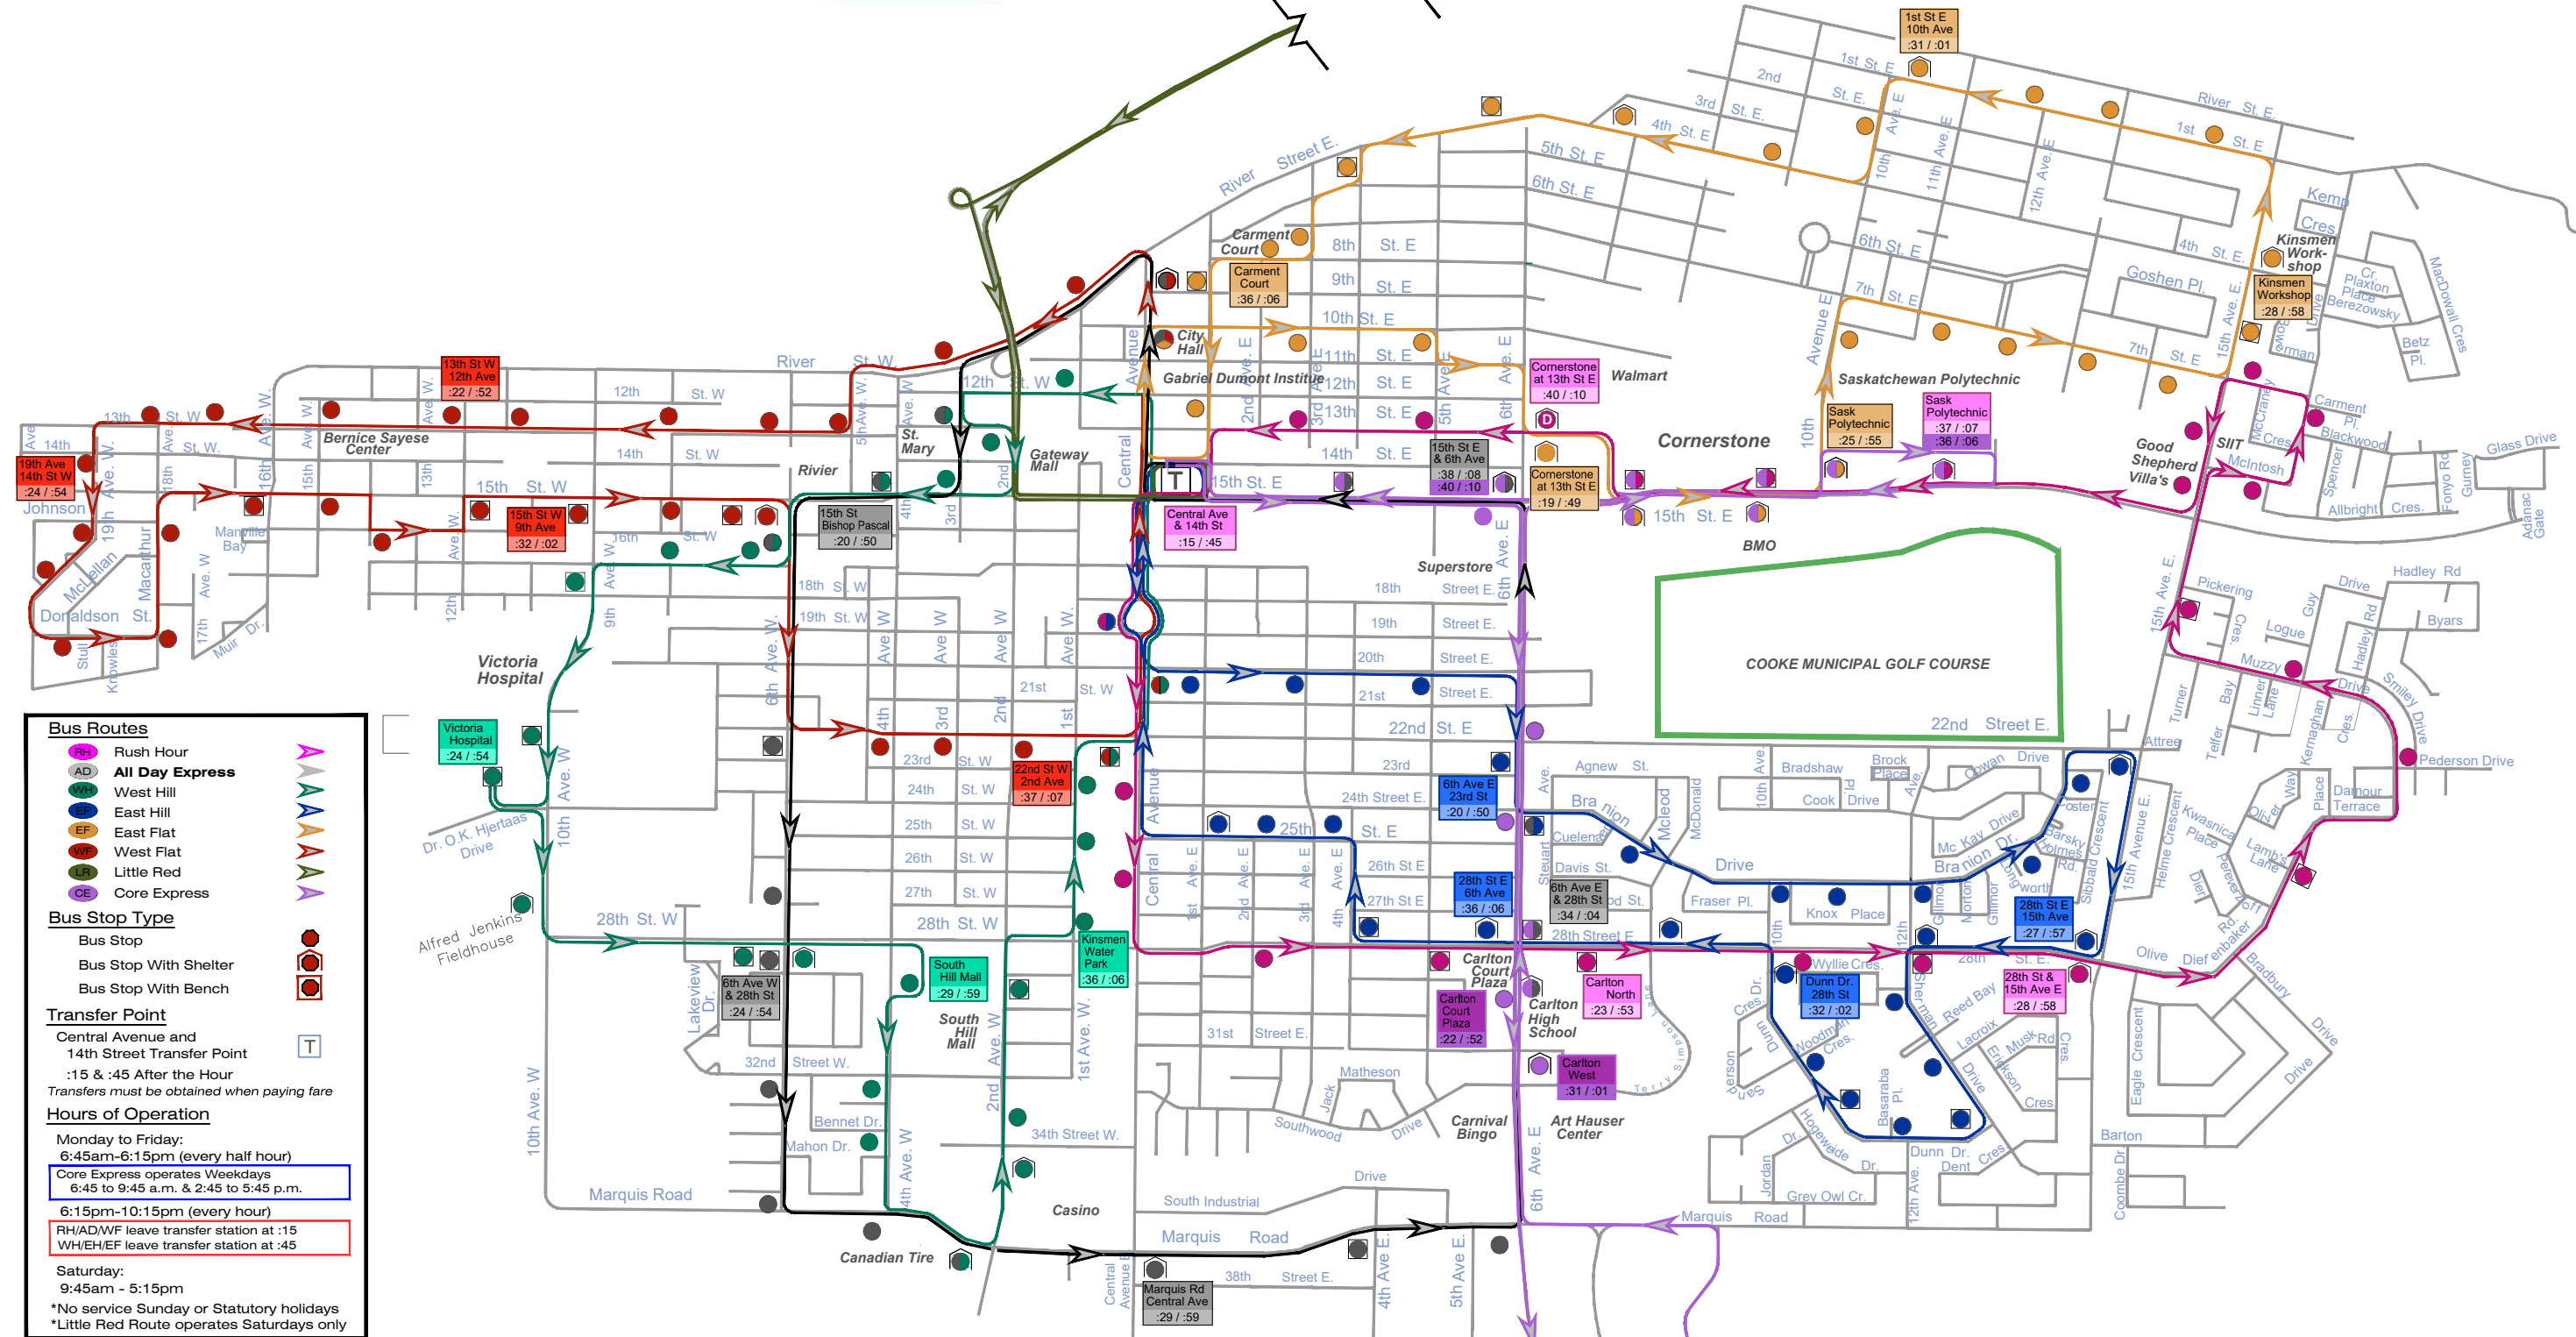

# PRINCE ALBERT TRANSIT

**Bus Routes**

- RH** Rush Hour
- AD** All Day Express
- WH** West Hill
- EH** East Hill
- EF** East Flat
- WF** West Flat
- LR** Little Red
- CE** Core Express

**Bus Stop Type**

- Bus Stop
- Bus Stop With Shelter
- Bus Stop With Bench

**Transfer Point**

Central Avenue and 14th Street Transfer Point  
 :15 & :45 After the Hour  
 Transfers must be obtained when paying fare

**Hours of Operation**

Monday to Friday:  
 6:45am-6:15pm (every half hour)  
 Core Express operates Weekdays  
 6:45 to 9:45 a.m. & 2:45 to 5:45 p.m.  
 6:15pm-10:15pm (every hour)

RH/AD/WF leave transfer station at :15  
 WH/EH/EF leave transfer station at :45

Saturday:  
 9:45am - 5:15pm

\*No service Sunday or Statutory holidays  
 \*Little Red Route operates Saturdays only