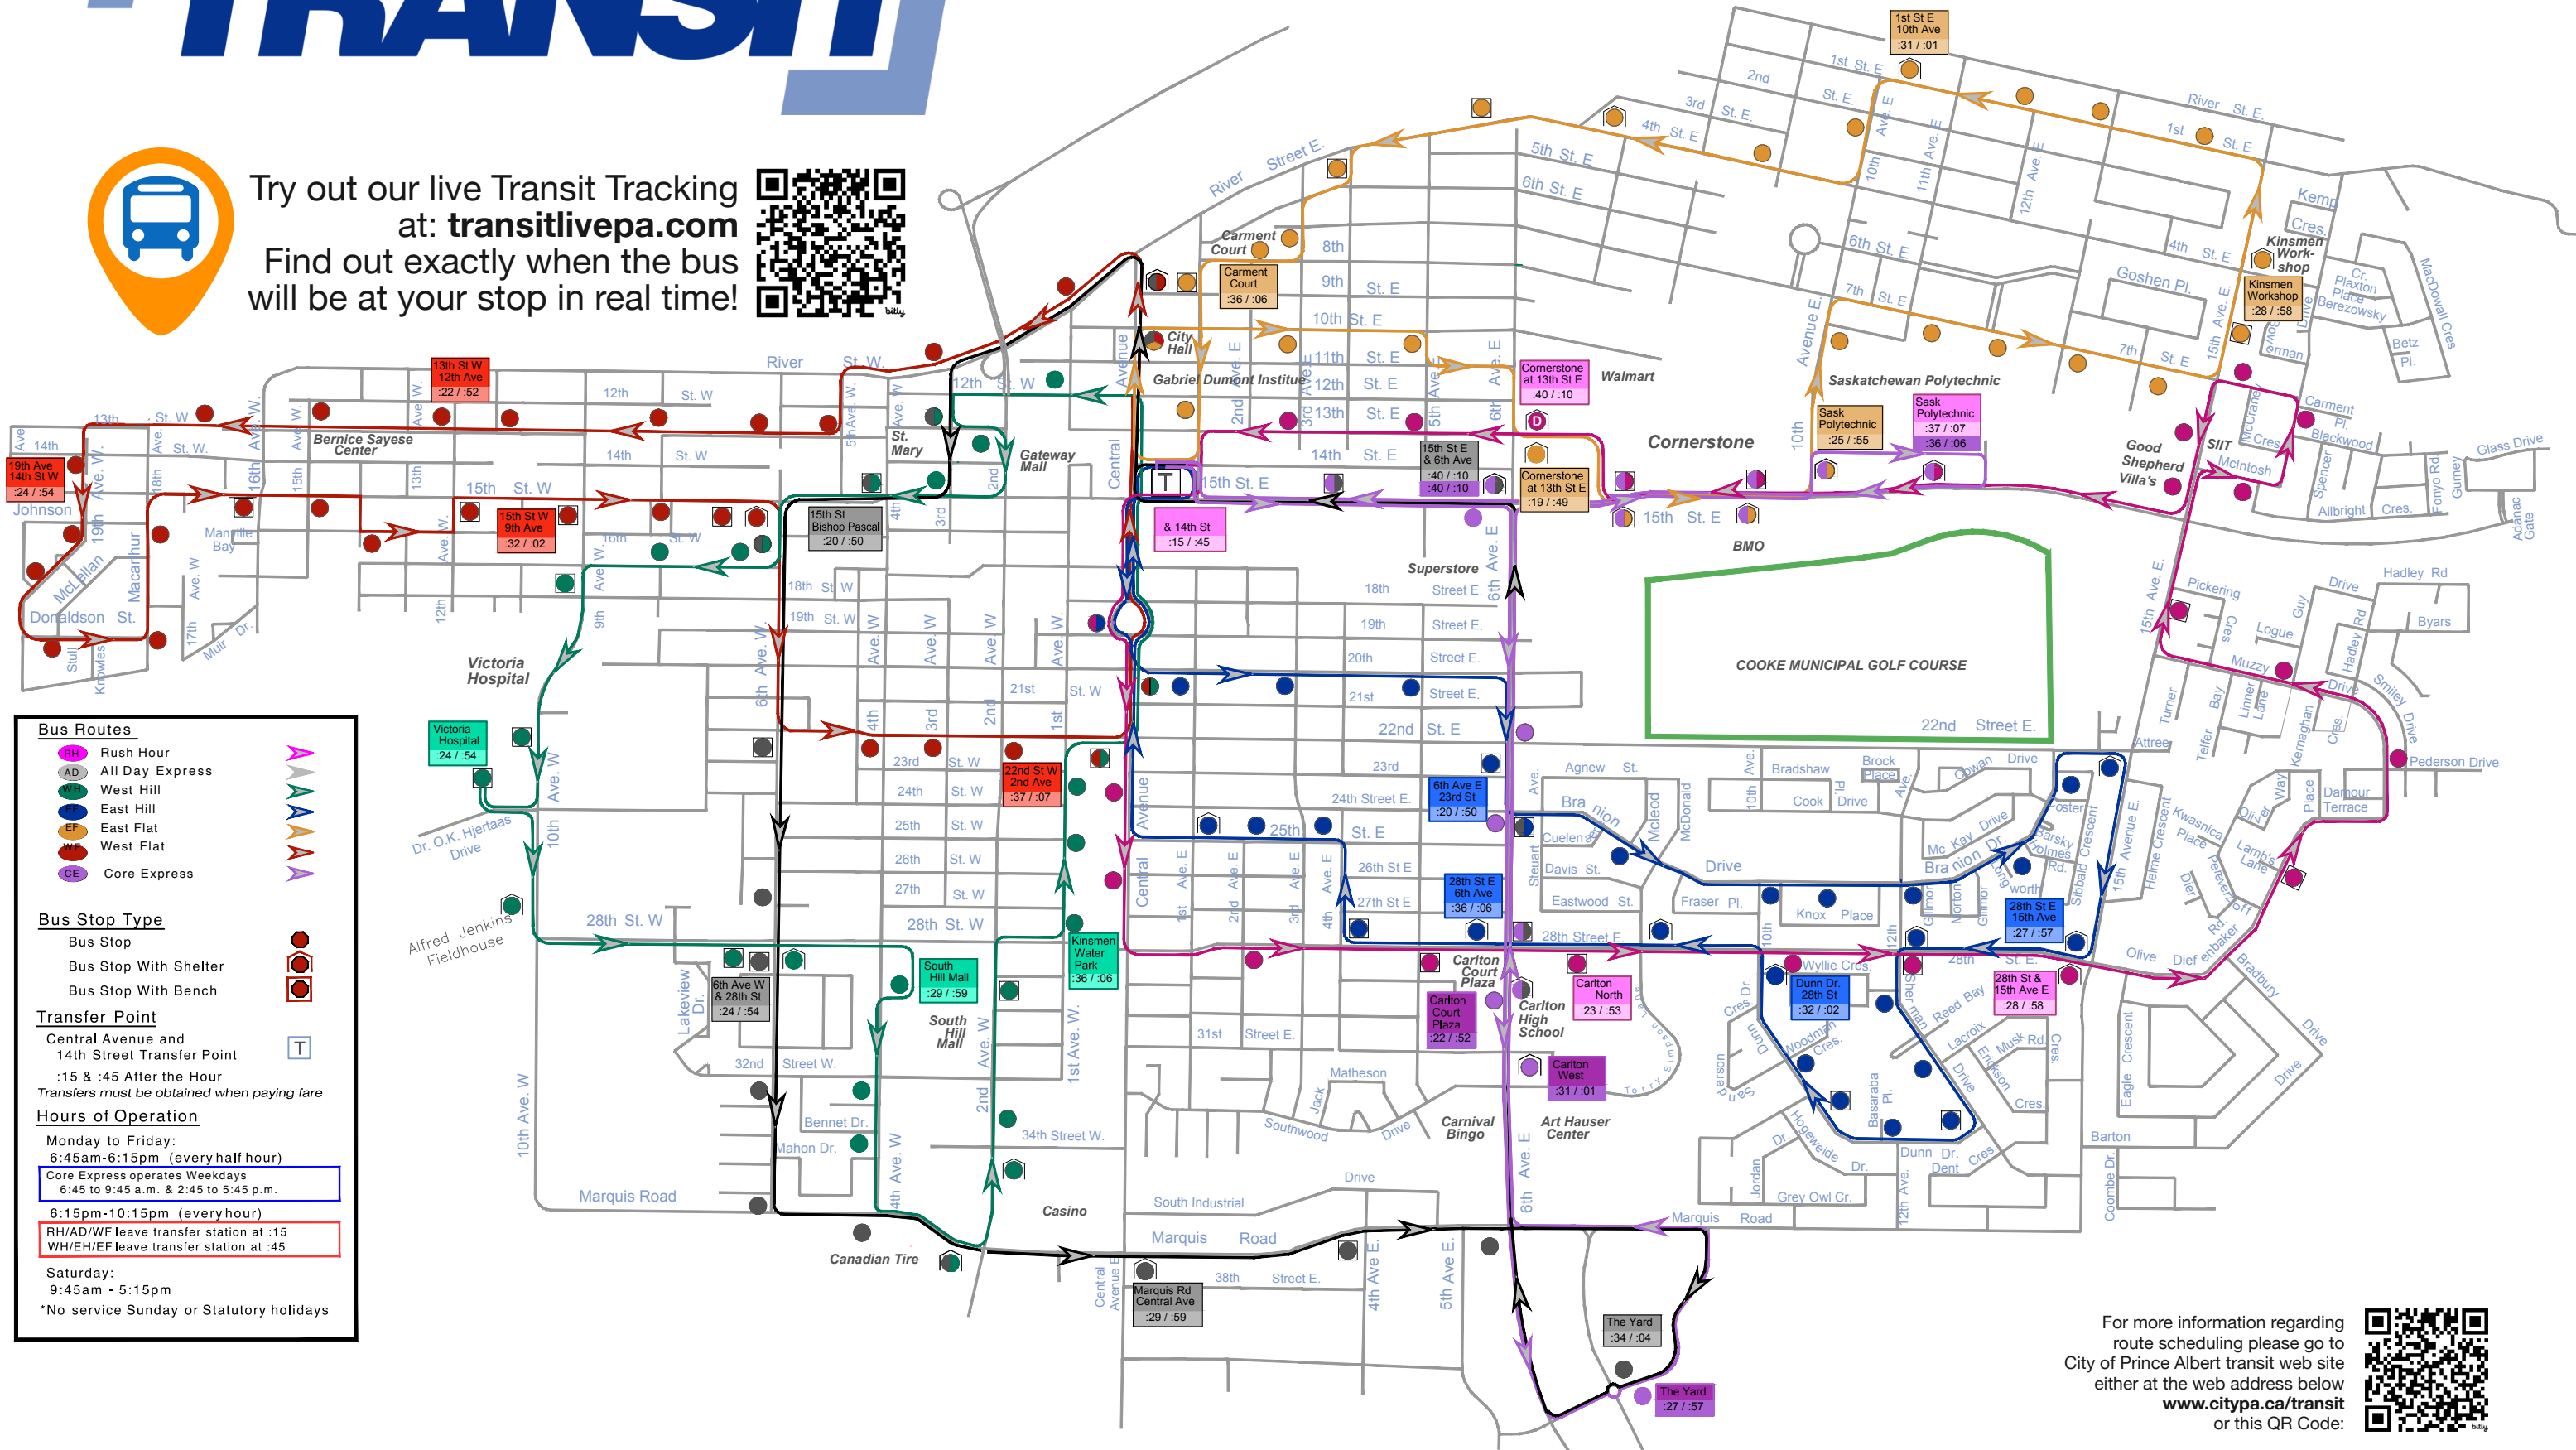

PRINCE ALBERT TRANSIT

Try out our live Transit Tracking at: transitlivepa.com
Find out exactly when the bus will be at your stop in real time!

Bus Routes

- Rush Hour
- All Day Express
- West Hill
- East Hill
- East Flat
- West Flat
- Core Express

Bus Stop Type

- Bus Stop
- Bus Stop With Shelter
- Bus Stop With Bench

Transfer Point

Central Avenue and 14th Street Transfer Point T

:15 & :45 After the Hour
Transfers must be obtained when paying fare

Hours of Operation

Monday to Friday:
6:45am-6:15pm (every half hour)
Core Express operates Weekdays
6:45 to 9:45 a.m. & 2:45 to 5:45 p.m.

6:15pm-10:15pm (every hour)

RH/AD/WF leave transfer station at :15
WH/EH/EF leave transfer station at :45

Saturday:
9:45am - 5:15pm
*No service Sunday or Statutory holidays

For more information regarding route scheduling please go to City of Prince Albert transit web site either at the web address below www.citypa.ca/transit or this QR Code: