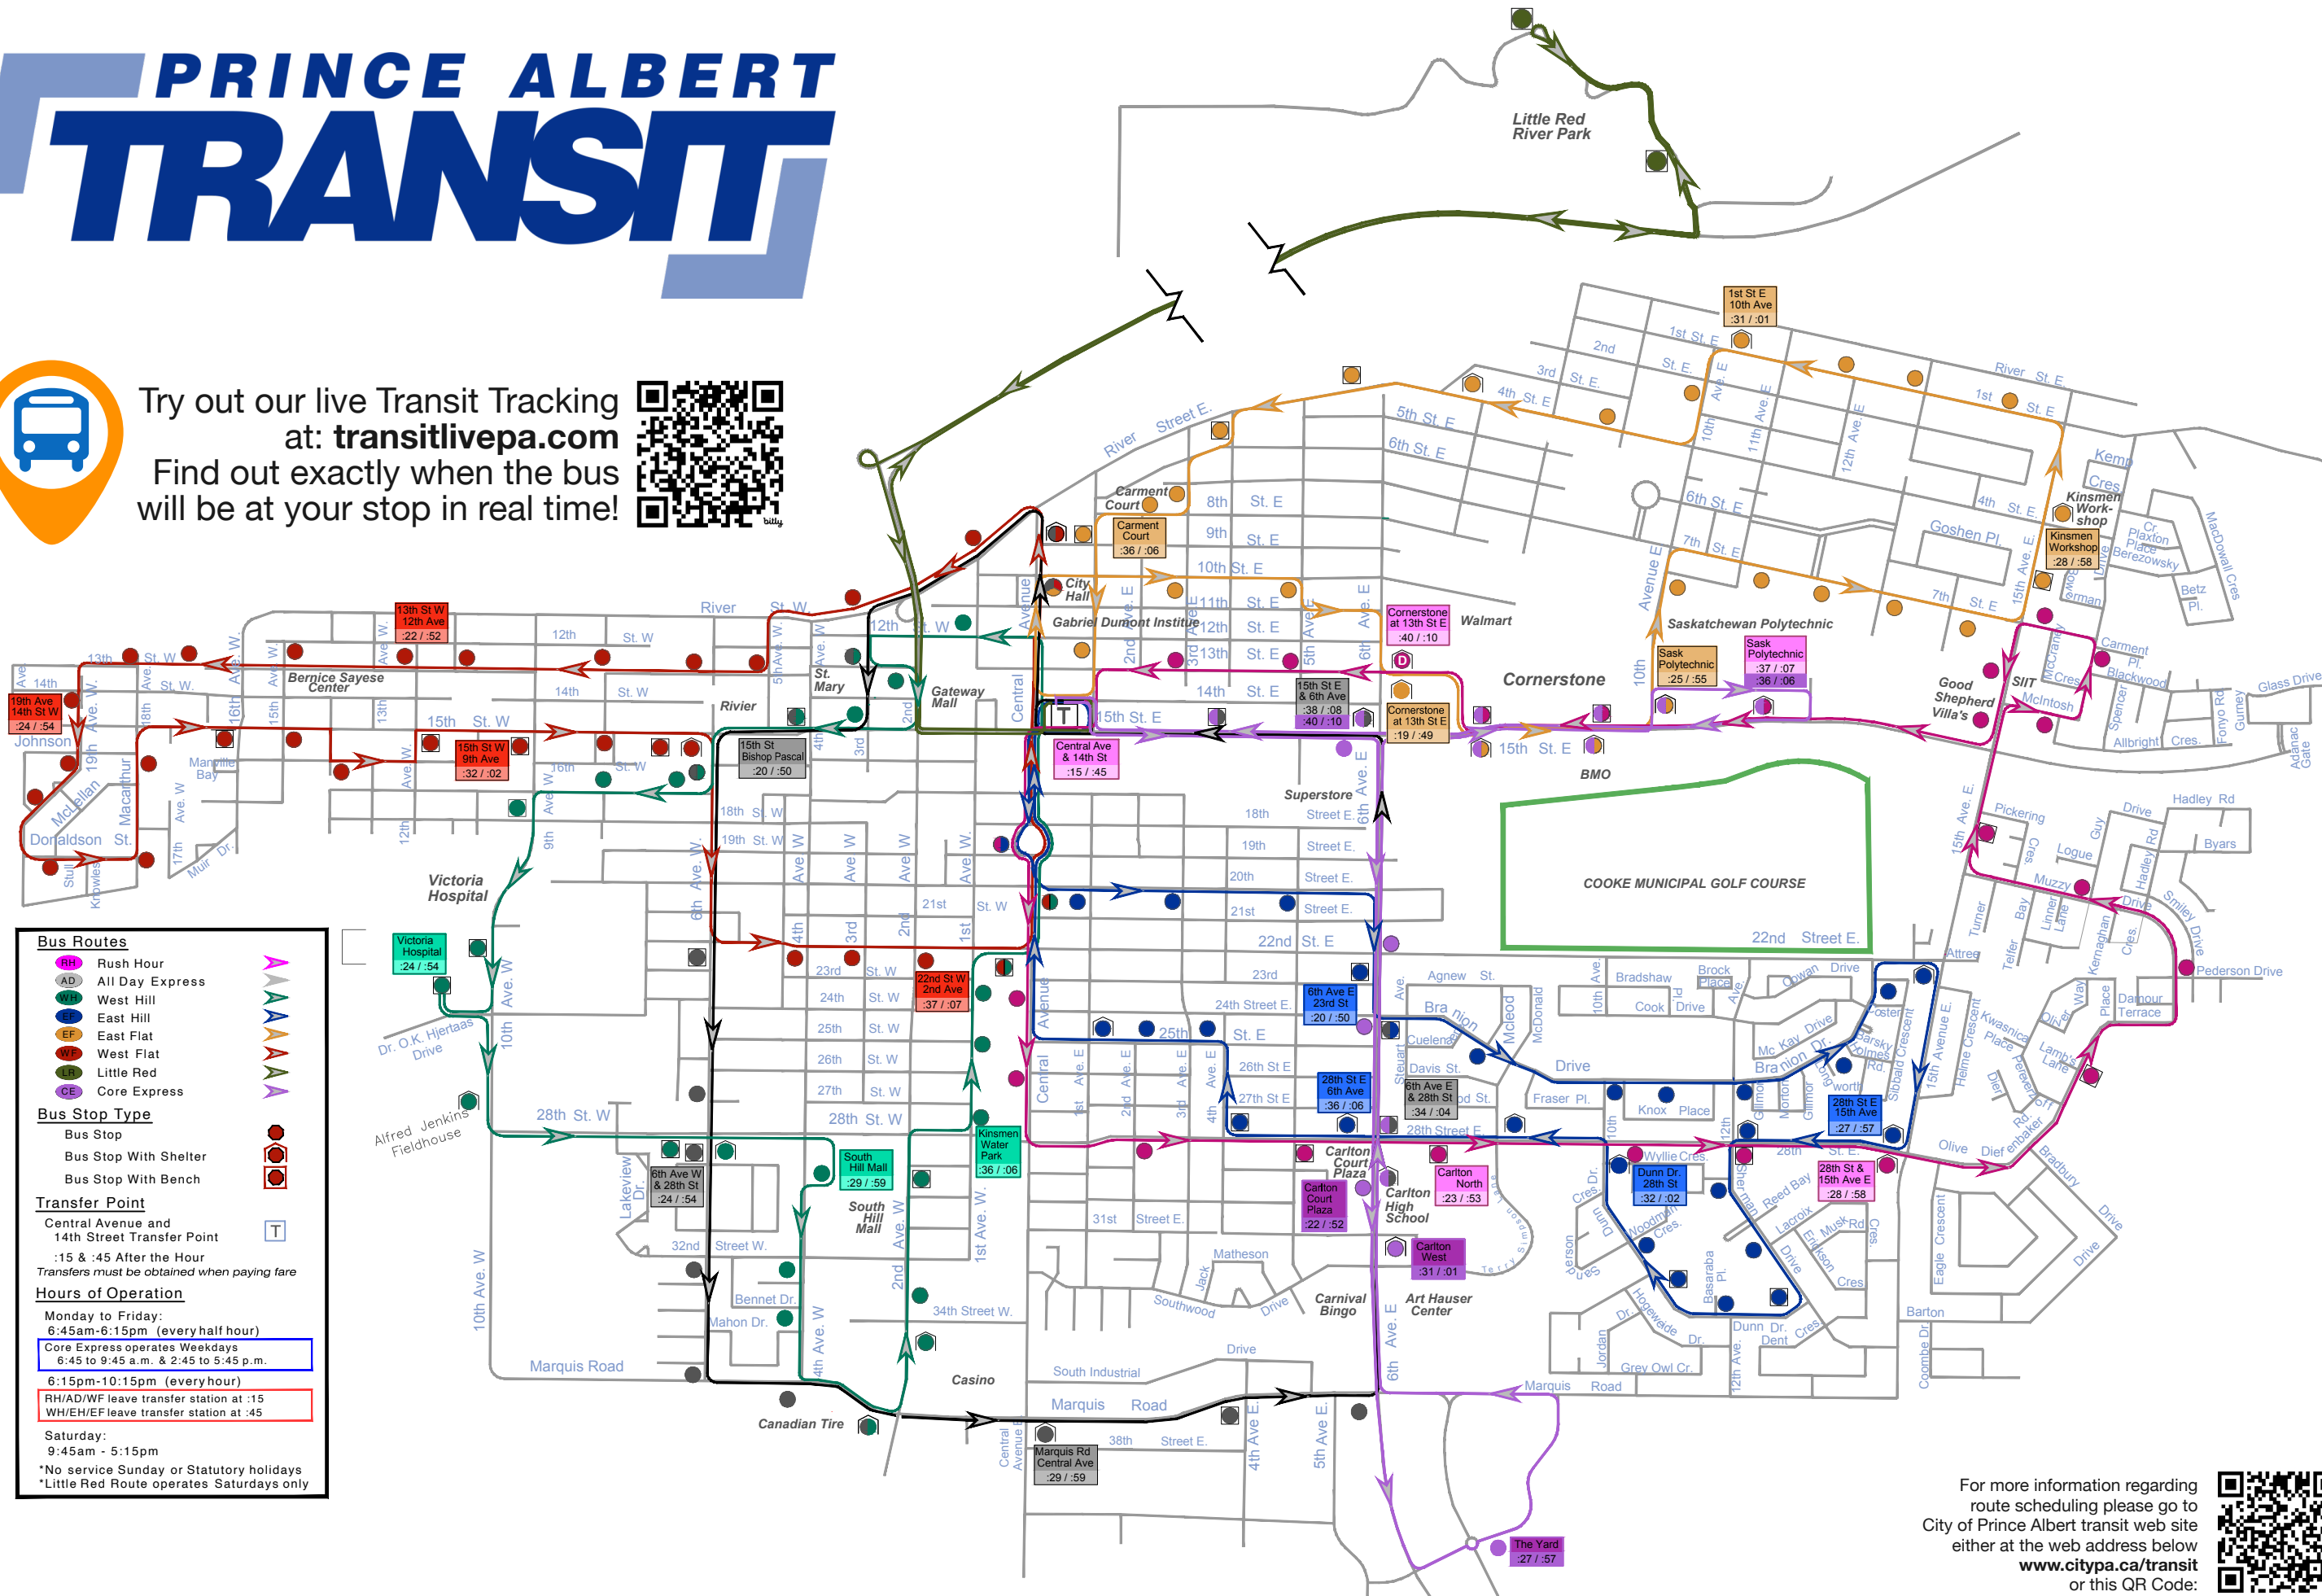

PRINCE ALBERT TRANSIT

Try out our live Transit Tracking at: transitlivepa.com
Find out exactly when the bus will be at your stop in real time!

Bus Routes

- RH Rush Hour
- AD All Day Express
- WH West Hill
- EH East Hill
- EF East Flat
- WF West Flat
- LR Little Red
- CE Core Express

Bus Stop Type

- Bus Stop
- Bus Stop With Shelter
- Bus Stop With Bench

Transfer Point

Central Avenue and 14th Street Transfer Point T

:15 & :45 After the Hour
Transfers must be obtained when paying fare

Hours of Operation

Monday to Friday:
6:45am-6:15pm (every half hour)
Core Express operates Weekdays
6:45 to 9:45 a.m. & 2:45 to 5:45 p.m.
6:15pm-10:15pm (every hour)

RH/AD/WF leave transfer station at :15
WH/EH/EF leave transfer station at :45

Saturday:
9:45am - 5:15pm

*No service Sunday or Statutory holidays
*Little Red Route operates Saturdays only

For more information regarding route scheduling please go to City of Prince Albert transit web site either at the web address below www.citypa.ca/transit or this QR Code: