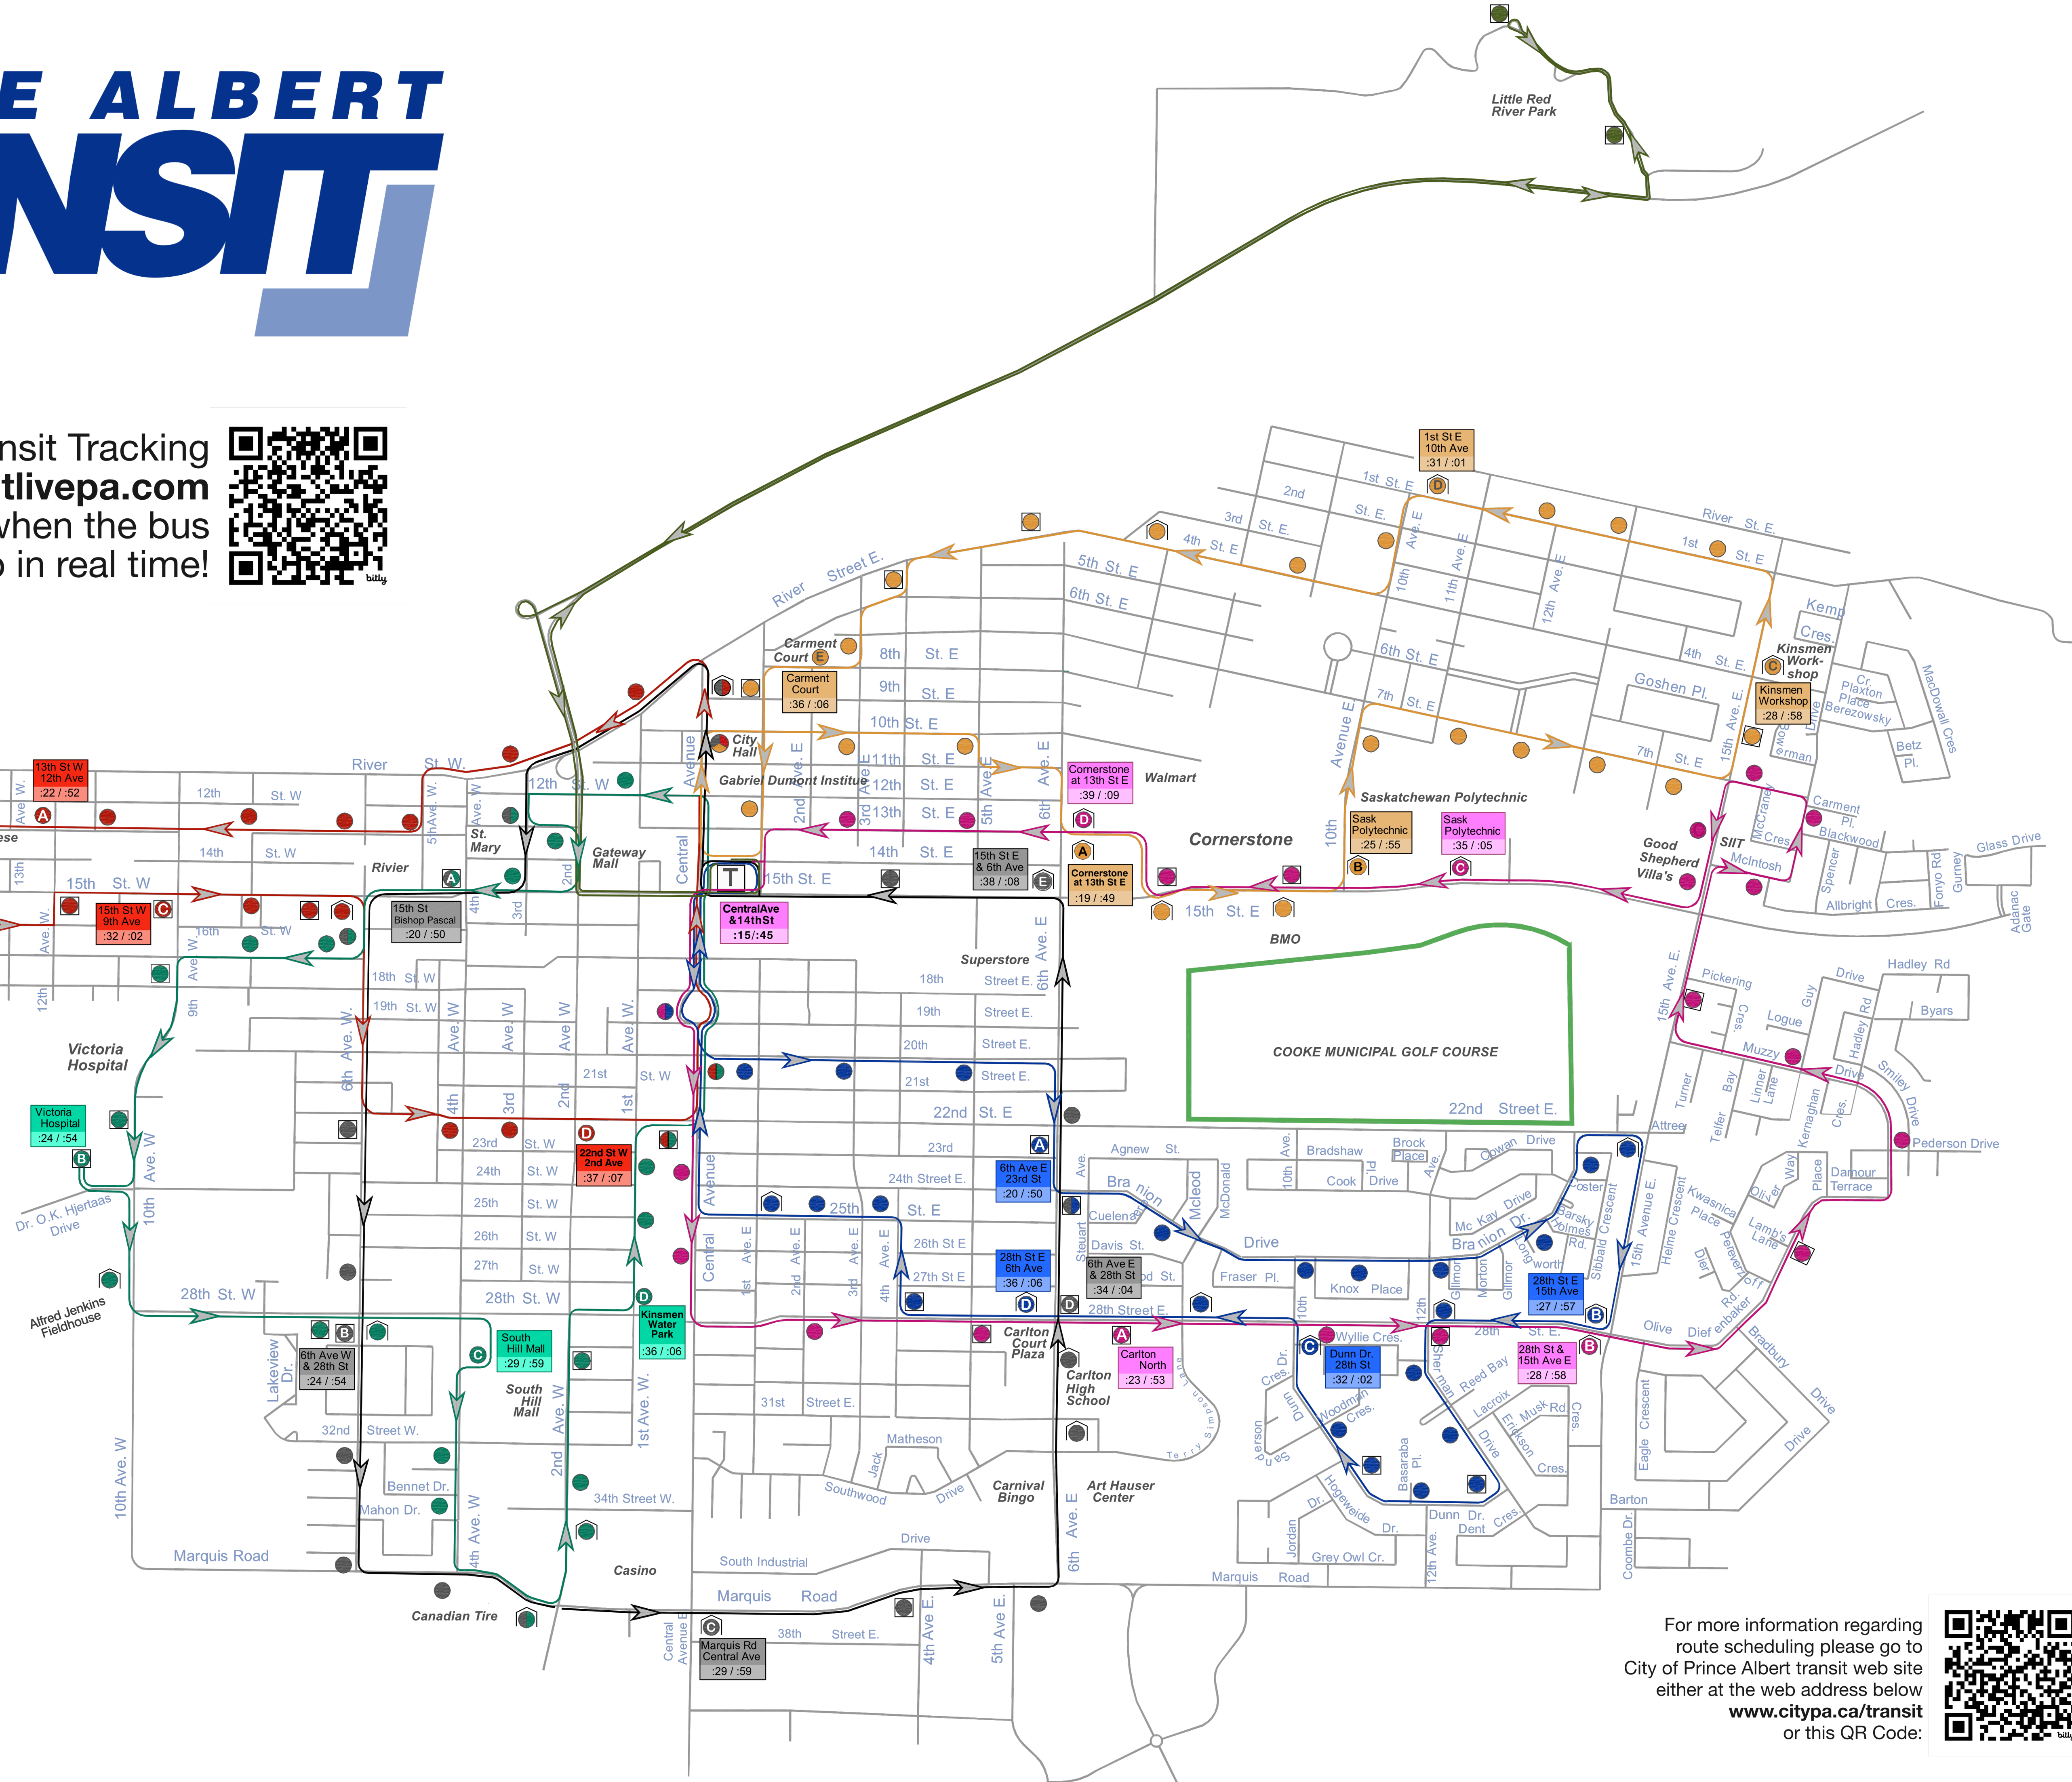

PRINCE ALBERT TRANSIT

Try out our live Transit Tracking at: transitlivepa.com
Find out exactly when the bus will be at your stop in real time!

Bus Routes

- **RH** Rush Hour
- **AD** All Day Express
- **WH** West Hill
- **EH** East Hill
- **EF** East Flat
- **WF** West Flat
- **LR** Little Red

Bus Stop Type

- Bus Stop
- ● Bus Stop With Shelter
- ● Bus Stop With Bench

Transfer Point

- T Central Avenue and 14th Street Transfer Point :15 & :45 After the Hour

* Transfers must be obtained when paying fare

Hours of Operation

Monday to Friday:
6:45am-6:15pm (every half hour)
Weekdays 6:45-10:15am & 2:15-5:45pm
EF operates at :00, :15, :30 & :45 (Every 15 mins)

6:15pm-10:15pm (every hour)

RH/AD/WF leave transfer station at :15
WH/EH/EF leave transfer station at :45

Saturday:
9:45am - 5:15pm

*No service Sunday or Statutory holidays
*Little Red Route operates Saturdays only

For more information regarding route scheduling please go to City of Prince Albert transit web site either at the web address below www.citypa.ca/transit or this QR Code: