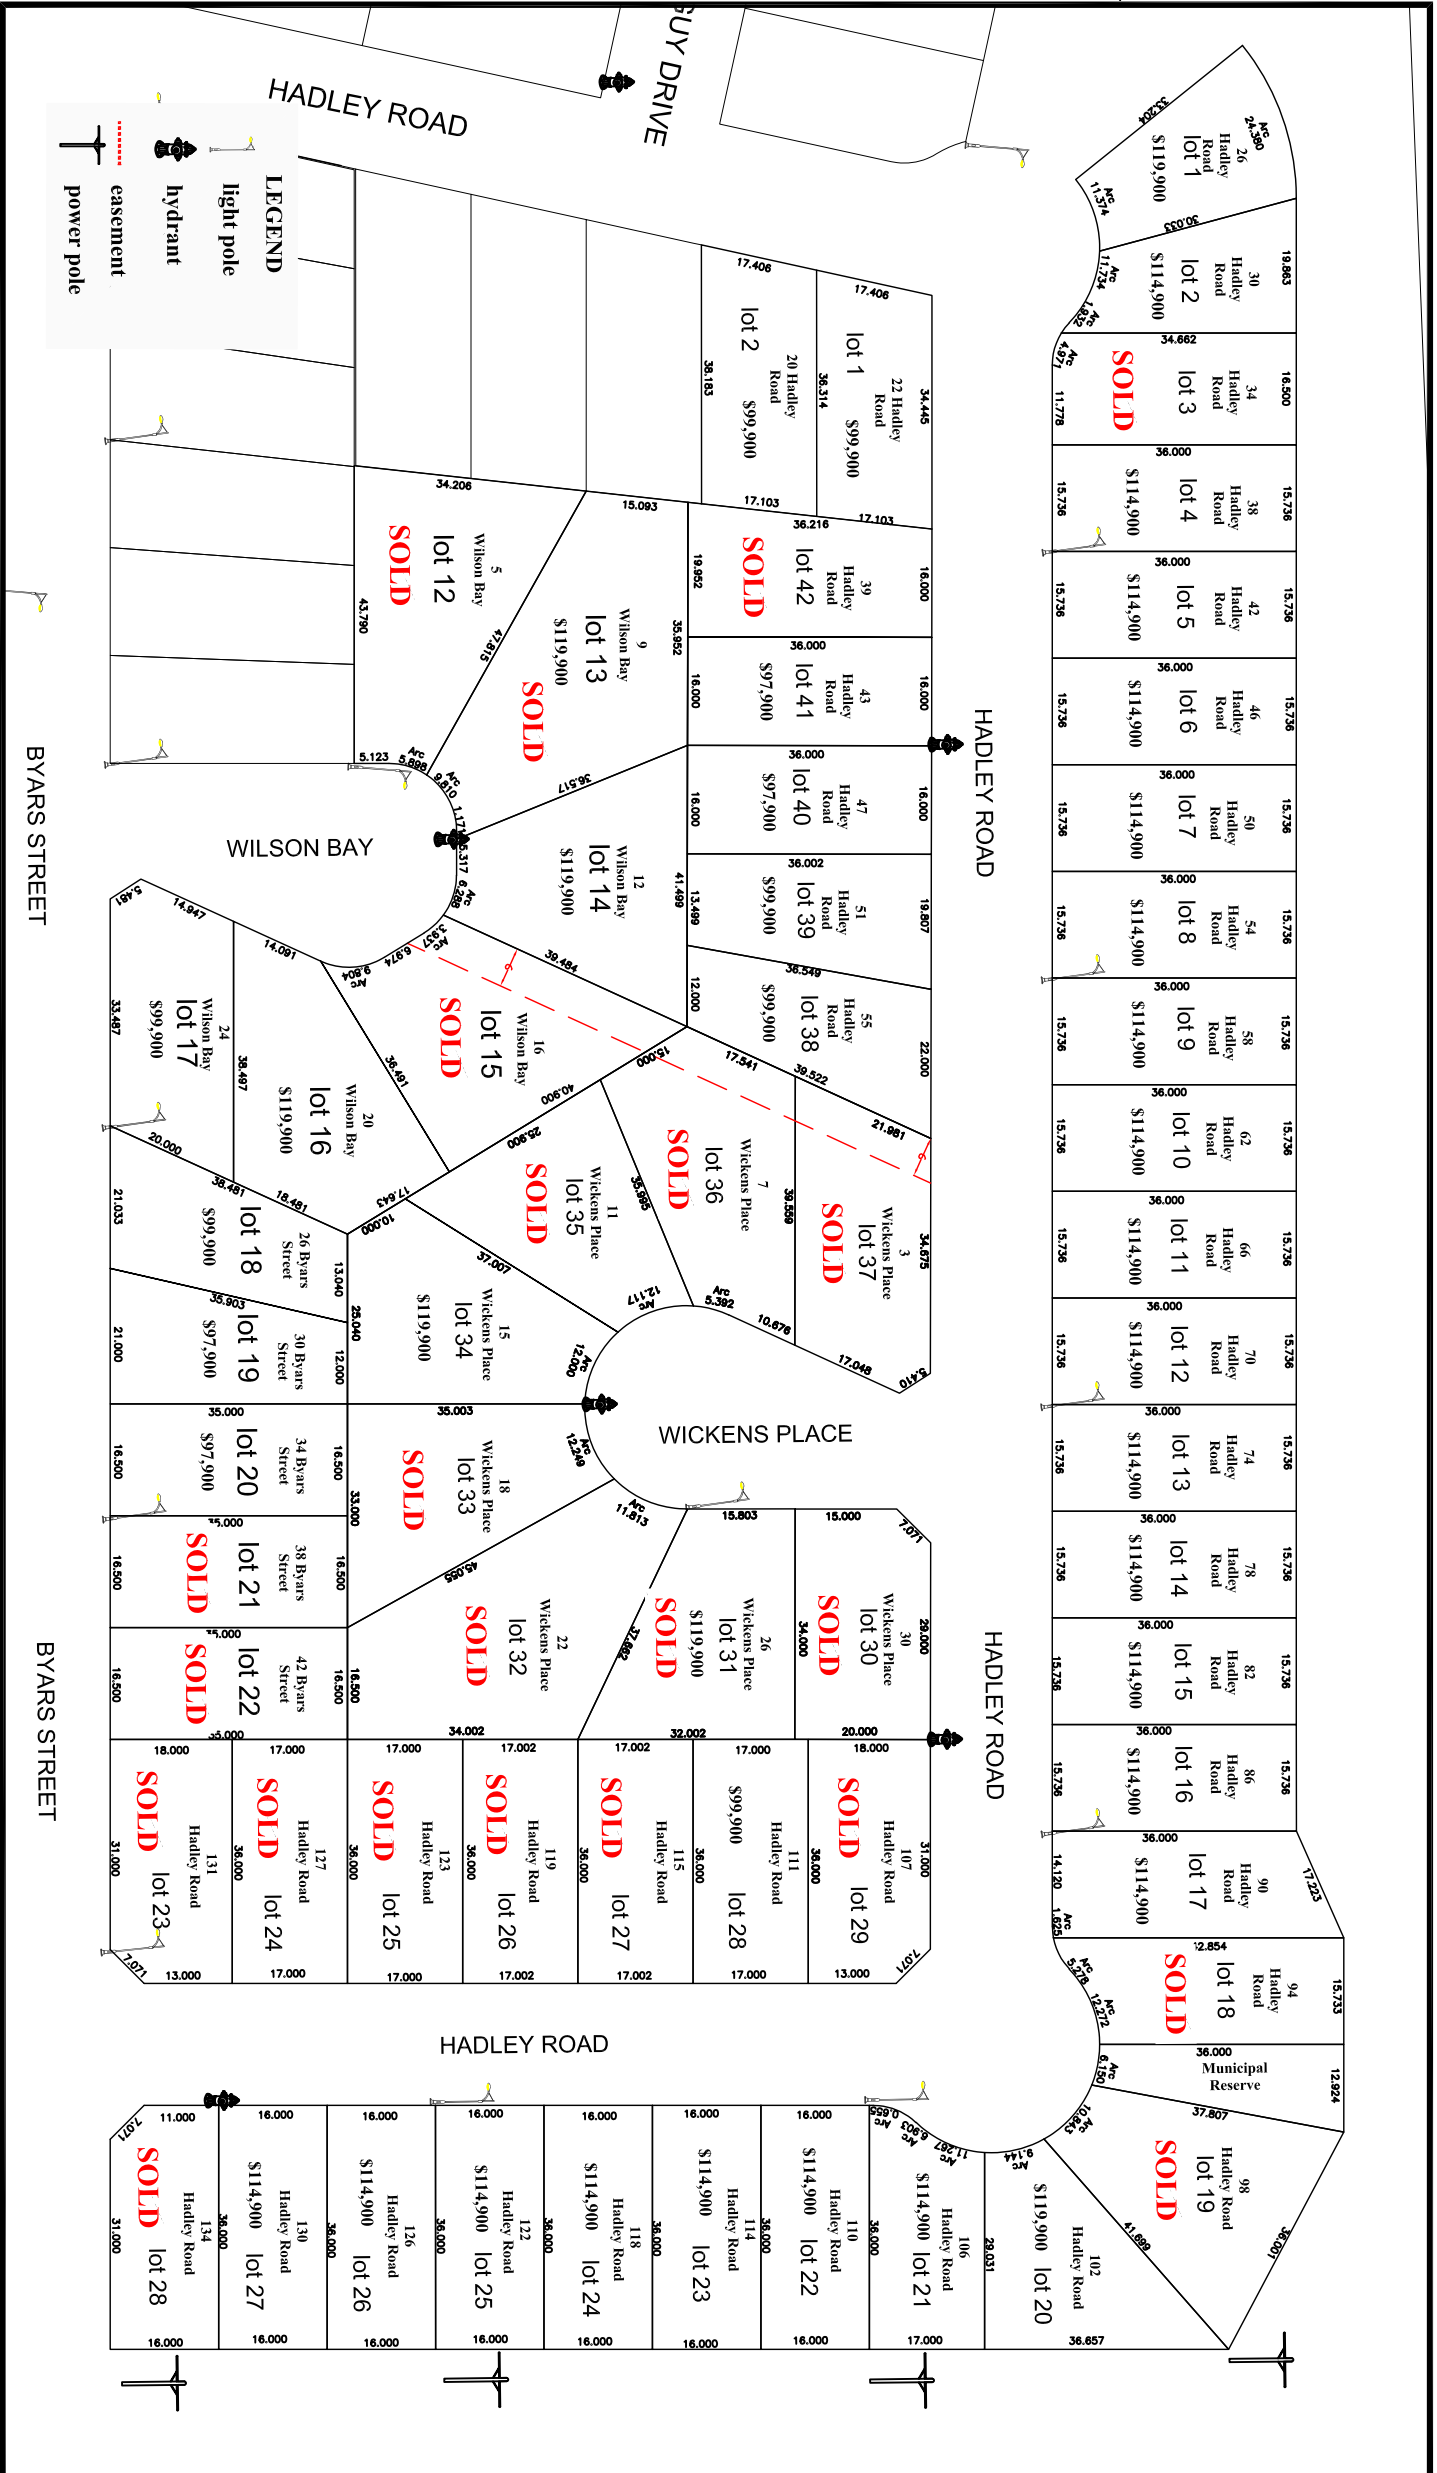

N T S

N T S

**LEGEND**

- hydrant
- light pole
- easement
- power pole

Crescent Acres Phase 4a