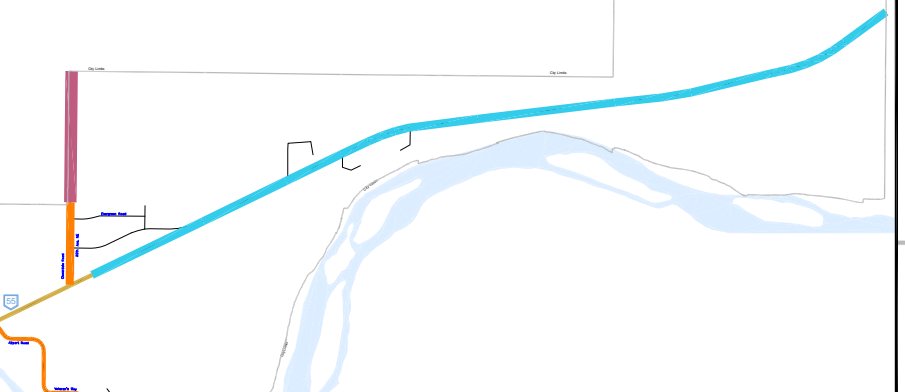

LEGEND

- 30 km/h
- 40 km/h
- 50 km/h
- 60 km/h
- 70 km/h
- 80 km/h
- 90 km/h
- 100 km/h

NORTHEAST PRINCE ALBERT

**CITY of PRINCE ALBERT
SPEED LIMIT MAP**

NO.	DATE	REVISION	BY

BYLAW No. 1 of 2013
SCHEDULE 64

CITY OF PRINCE ALBERT
PUBLIC WORKS
2015 SPEED LIMITS

DESIGNED K. SAPSFORD	DATE SEPT 2015
DRAWN S. NUMDAHL	DWG. FILE NO. SPEED LIMITS.dwg
CHECKED	HORIZ. N.T.S.
APPROVED	SCALE VERT. N.T.S.

I:\Traffic\Bylaw\SPEED LIMITS.dwg Feb 07, 2017 - 8:19am